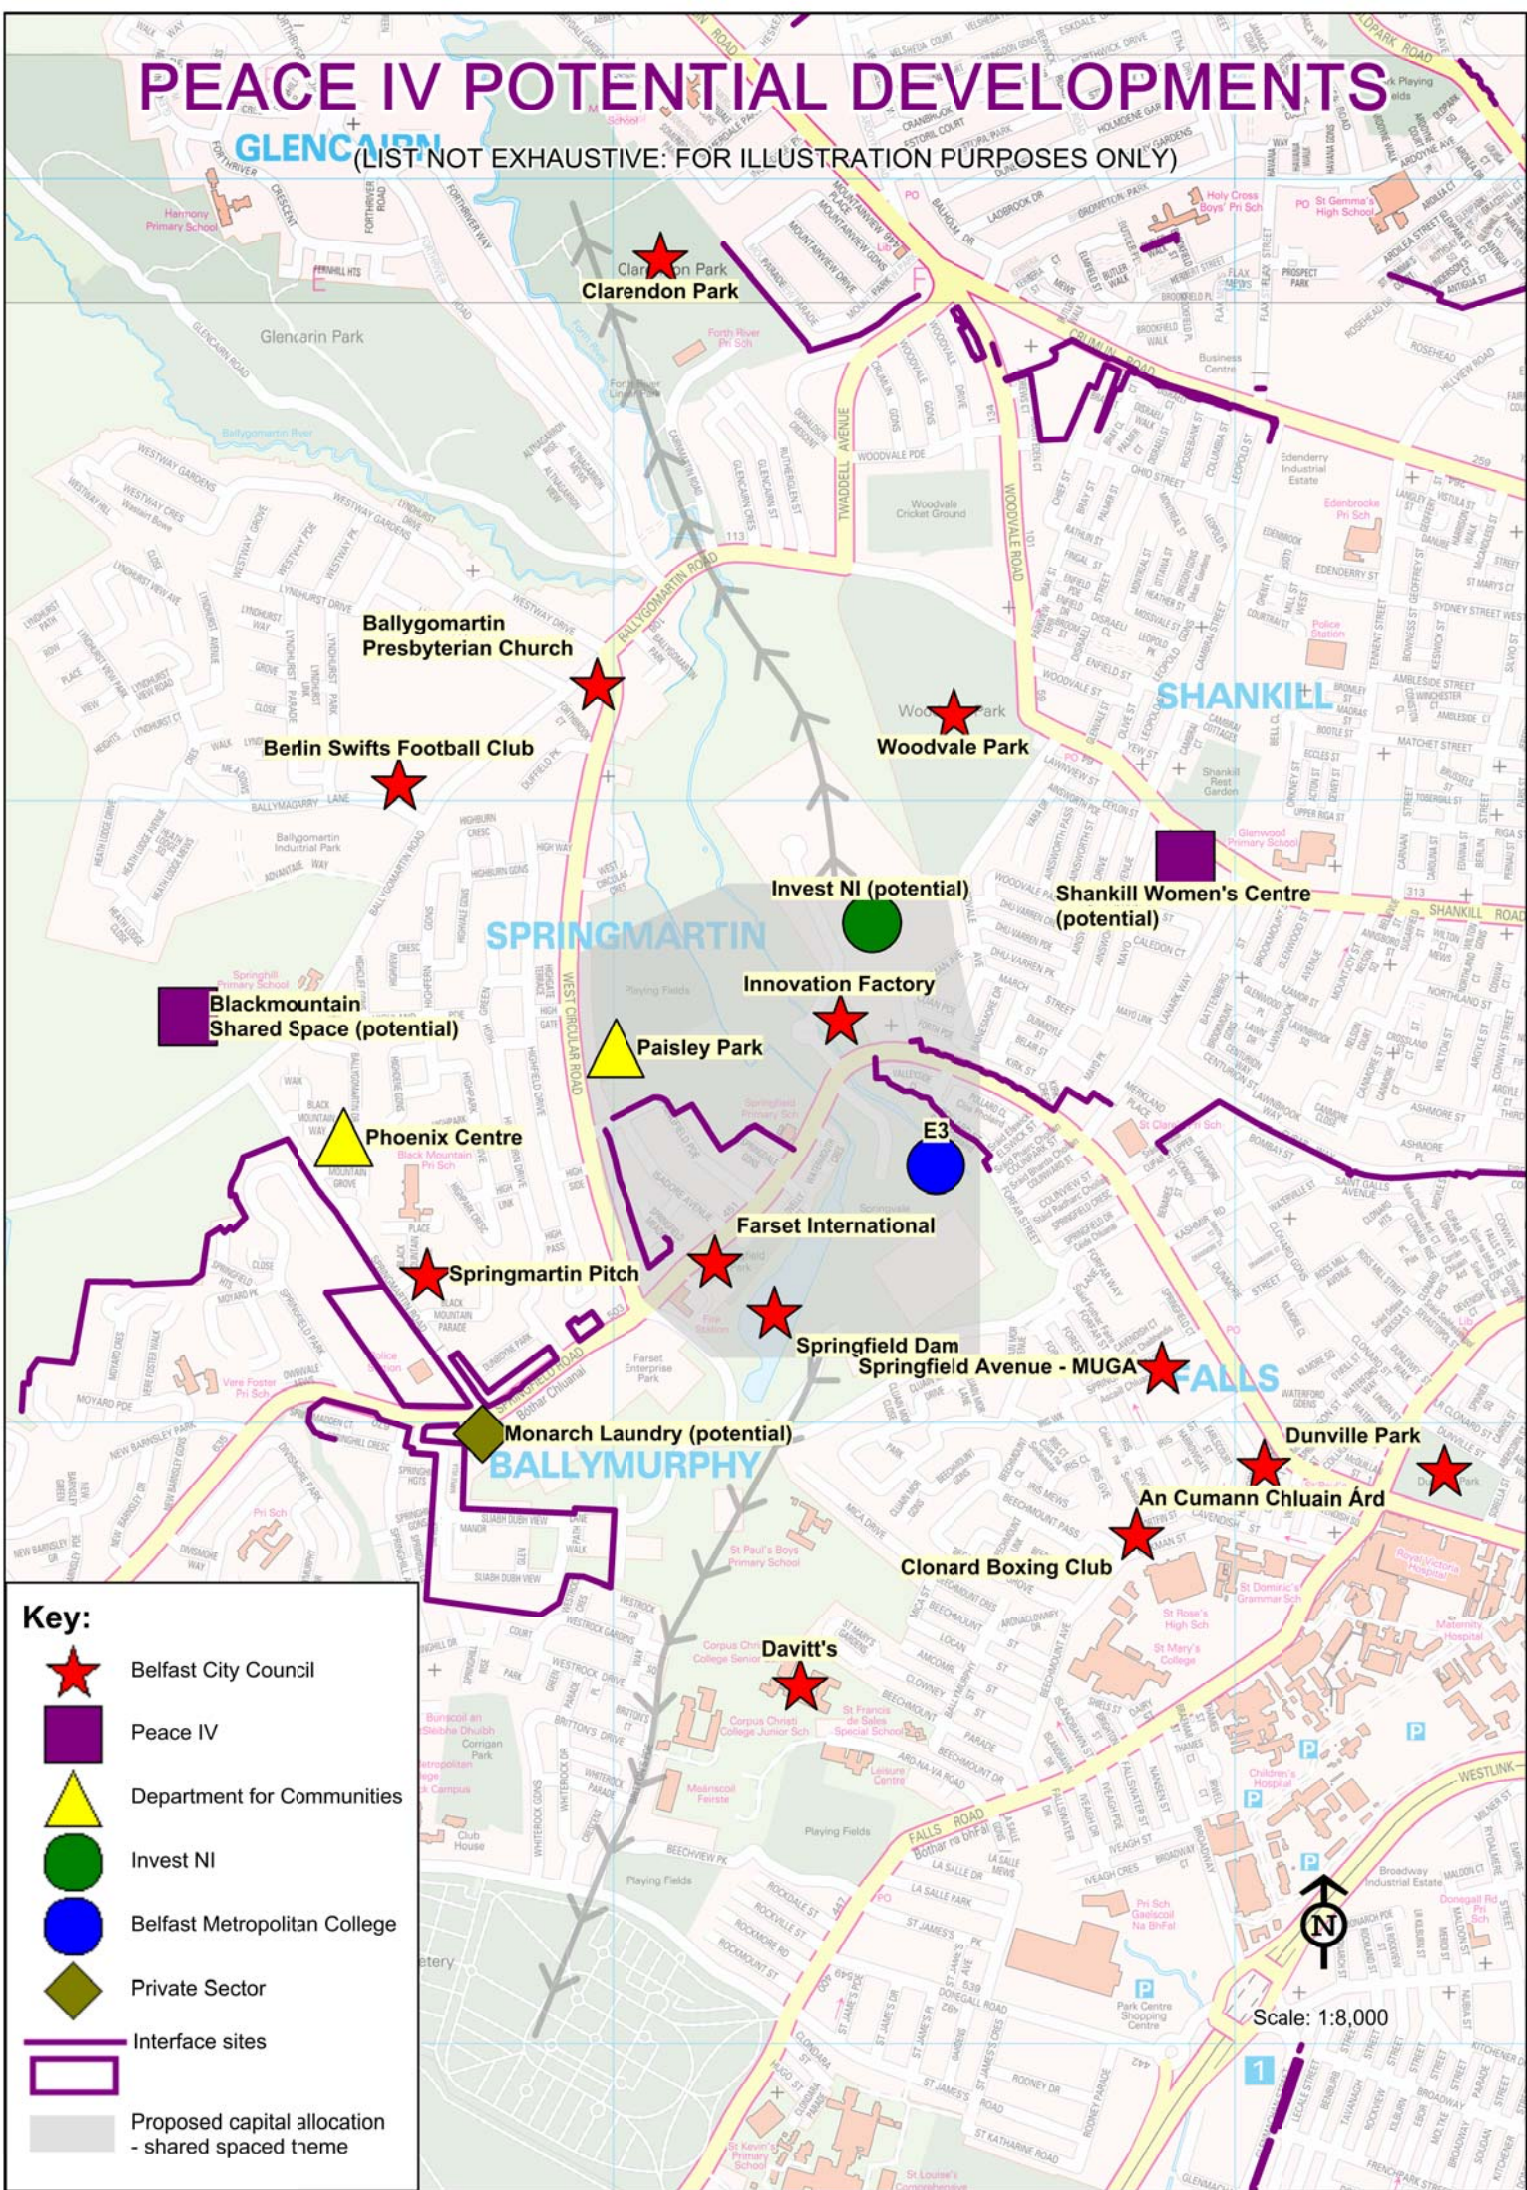

PEACE IV POTENTIAL DEVELOPMENTS

(LIST NOT EXHAUSTIVE: FOR ILLUSTRATION PURPOSES ONLY)

Key:

-  Belfast City Council
-  Peace IV
-  Department for Communities
-  Invest NI
-  Belfast Metropolitan College
-  Private Sector
-  Interface sites
-  Proposed capital allocation - shared spaced theme

Scale: 1:8,000